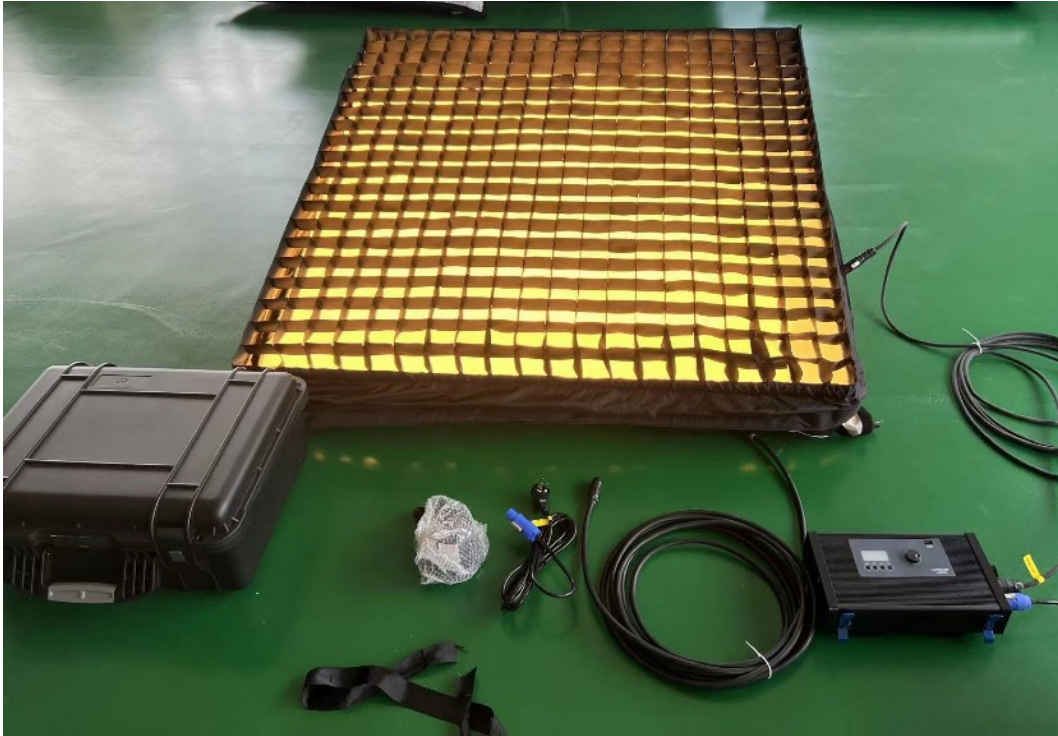

Airpanel RG44C

Power	450W LED
TLCI	98
Balloon Size: cm	125X125X20cm | 4x4ft
Gross Weight:	12 kg
Package	60X44X24cm
Color :	Bicolor + RGB