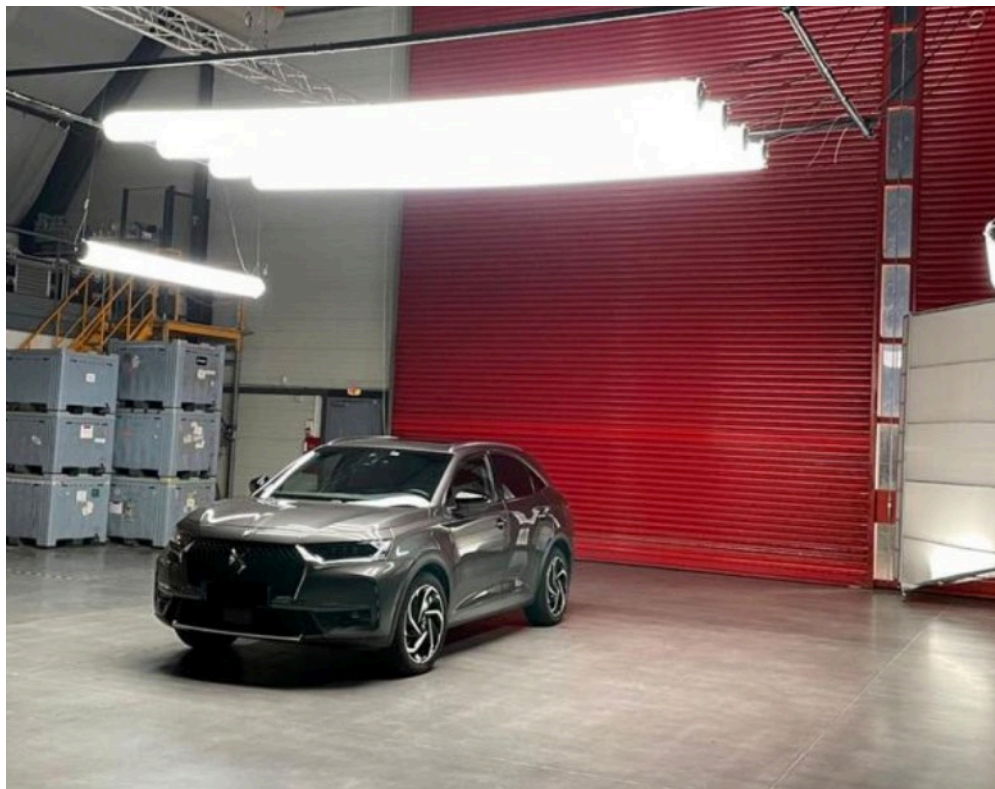

Airtube Bi18TD - 8ft

Power	150W LED
TLCI	98
Balloon Size: cm	250X22X22cm | 8ft
Gross Weight:	10 kg
Package	52X42X23cm
Color:	Bicolor

No	Color Range	LUX@ 0.5m	LUX@ 1m	LUX@ 2m
1	2700K	3690	1546	589
2	3200K	4640	1947	695
3	5600K	5150	2220	823
4	6500K	4730	2060	713