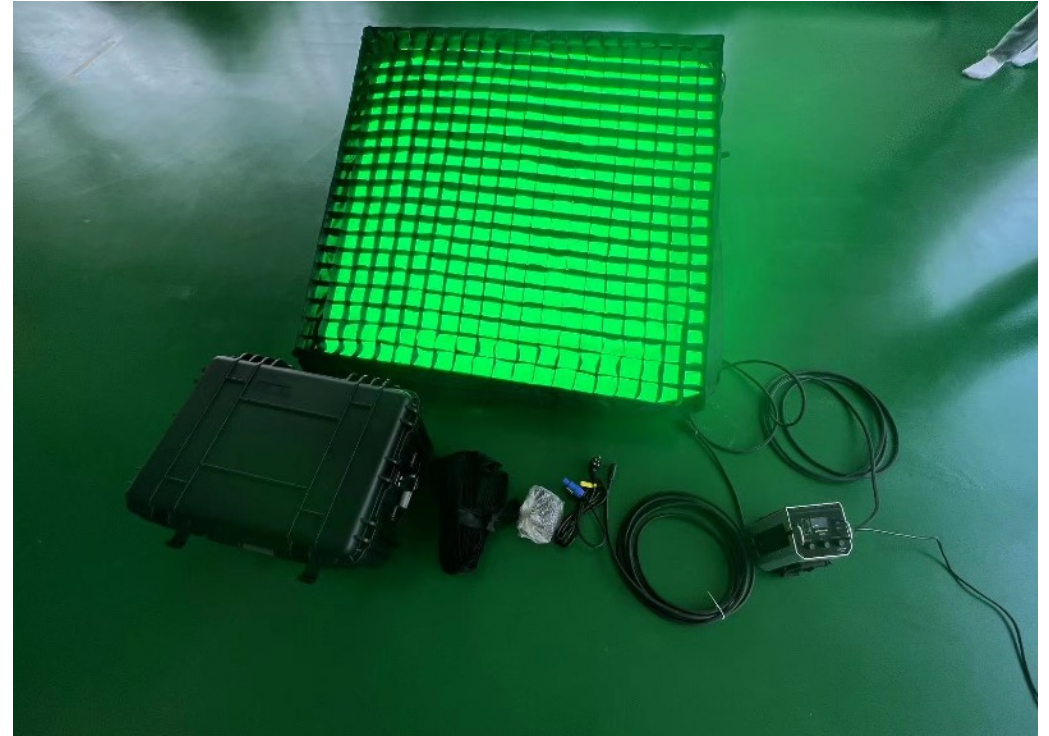

Airpanel RG44C

Power	450W LED
TLCI	98
Balloon Size: cm	125X125X20cm | 4x4ft
Gross Weight:	12 kg
Package	60X44X24cm
Color :	Bicolor + RGB