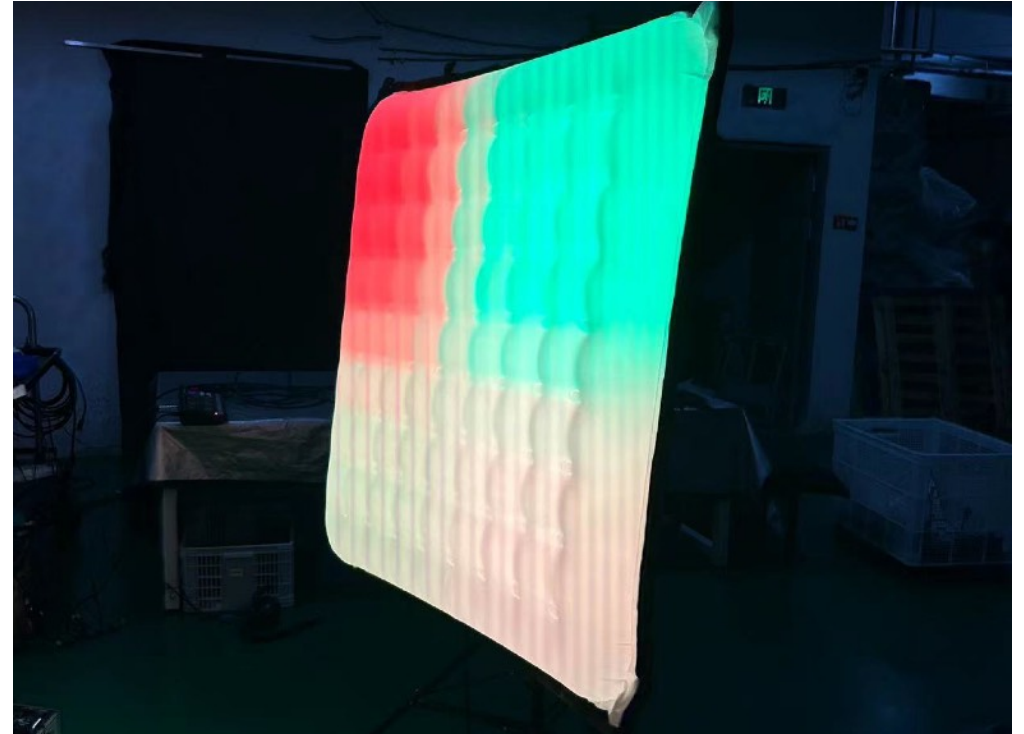

Airpanel RG48C

Power	1100W LED
TLCI	98
Balloon Size: cm	240X120cm | 8x4ft
Gross Weight:	30 kg
Package	82X53X32cm
Color :	Bicolor + RGB Pixel